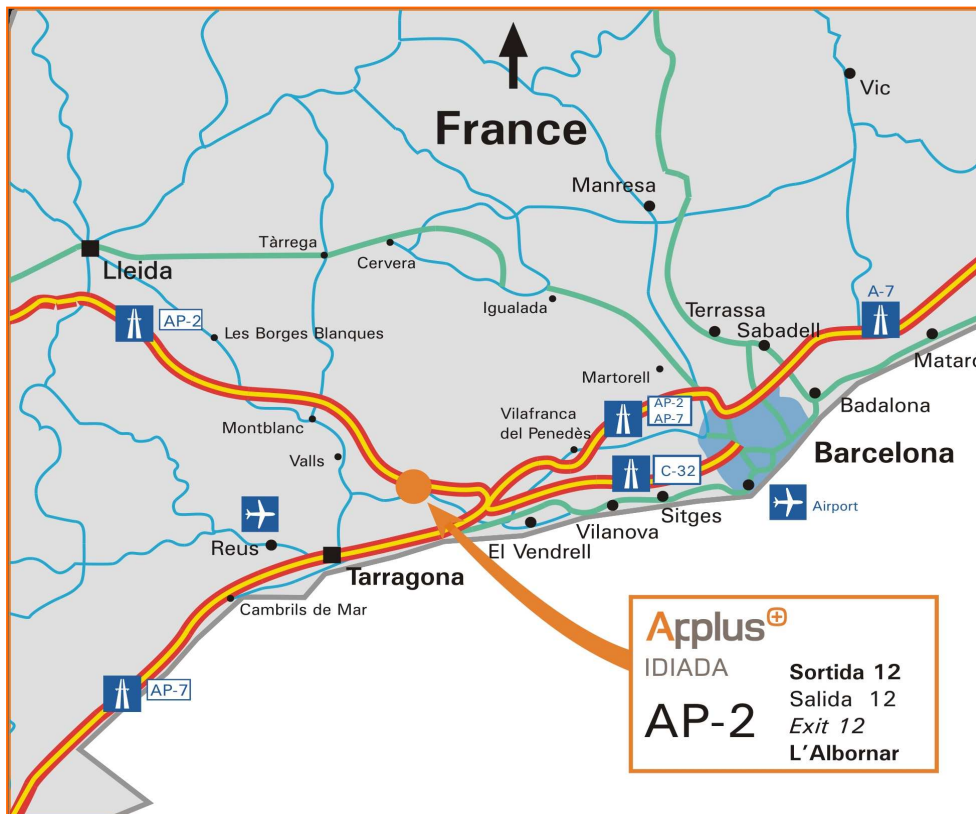

ACCOMMODATION
Hotels recommended by IDIADA

IDIADA always tries to obtain the best conditions for its customers.

The rates on the list will be applied only if the reservation is done through IDIADA staff.

Prices will be confirmed at the moment of booking.

Costs due to late cancellations or modifications will be charged to the customer's account.

- **Sitges**
- **Sant Pere de Ribes**
- **Vilanova i la Geltrú**
- **Vilafranca del Penedès**
- **Cunit**
- **El Vendrell & Coma – Ruga**
- **Calafell**
- **Tarragona**
- **Barcelona**

8% VAT INCLUDED in the given rates